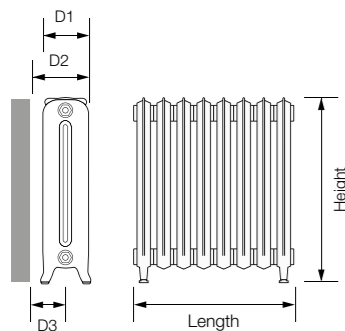

All information is per section	LIB510-B	LIB660-B	LIB760-B	LIB954-B
Primer (requires overpainting)	£75.02 ex VAT	£79.86 ex VAT	£89.54 ex VAT	£114.95 ex VAT
	£90.24 inc VAT	£95.83 inc VAT	£107.44 inc VAT	£137.94 inc VAT
Painted finish	£91.52 ex VAT	£96.36 ex VAT	£106.04 ex VAT	£131.45 ex VAT
	£109.82 inc VAT	£115.63 inc VAT	£127.24 inc VAT	£157.74 inc VAT
Hand polished finish	£174.02 ex VAT	£178.86 ex VAT	£188.54 ex VAT	£213.95 ex VAT
	£208.82 inc VAT	£214.63 inc VAT	£226.24 inc VAT	£256.74 inc VAT
Height (mm)	510	660	760	954
Output (watts @ Δt 50°C)	74	111	121	151
No. columns deep	2	2	2	2
Depth (mm) - D1	203	203	203	203
Depth (wall to face) (mm) - D2	235 or 245	235 or 245	235 or 245	235 or 245
Pipe centres from wall (mm) - D3	134 or 144	134 or 144	134 or 144	134 or 144
Width (mm)	76	76	76	76
Dry weight (kg)	6.60	10.20	11.00	13.70
Water content (L)	1.83	2.30	2.60	3.30
Max no. factory built sections	15	15	15	15

Joining key

Model / Code	ZXTOOL-02
Liberty joining key	£176 ex VAT £211 inc VAT

We will always strive to keep on-site assembly to a minimum, but for radiators larger than the maximum factory assembled size (see charts above) on-site assembly will be required.