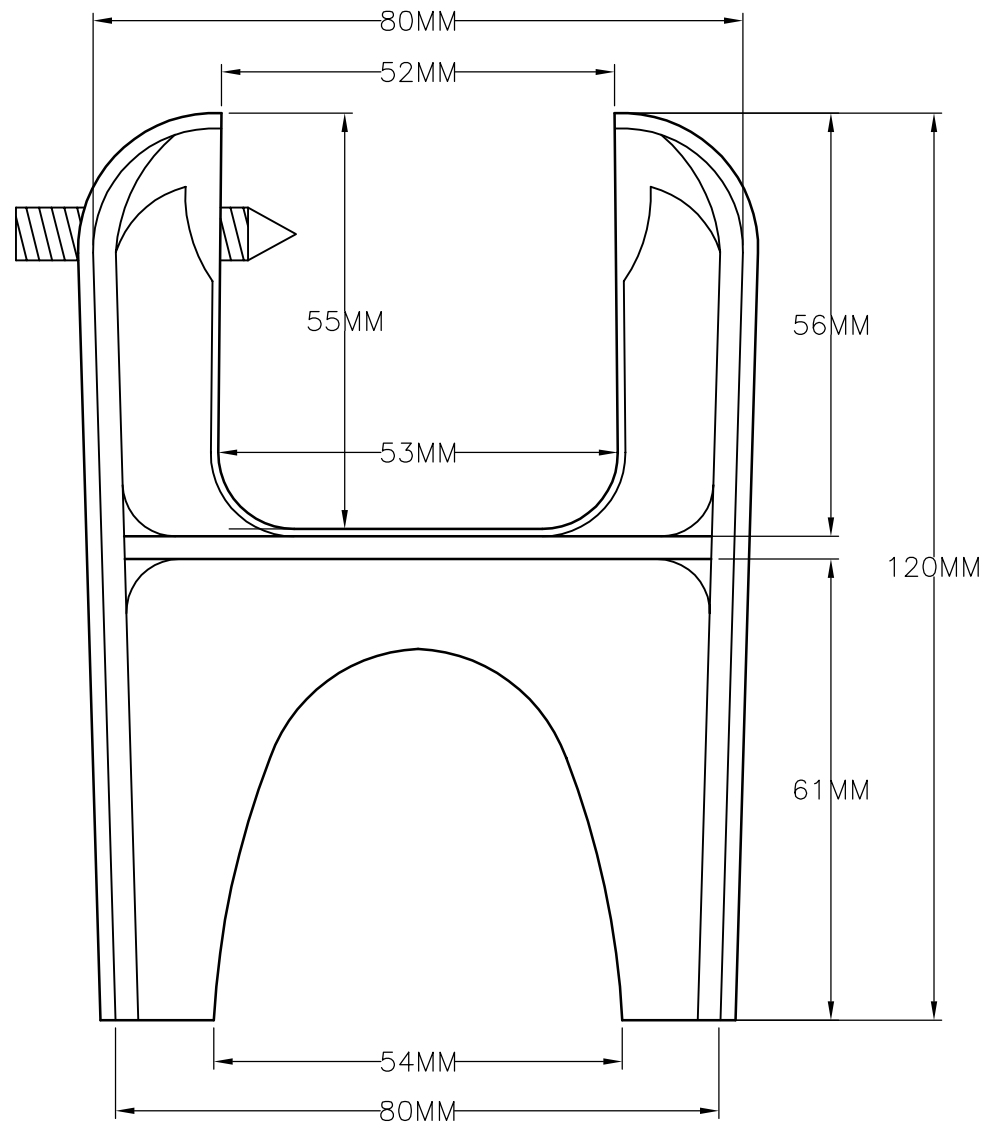

RADIATOR FOOT TYPE 1

SIDE VIEW

FRONT / BACK VIEW

RADIATOR FOOT TYPE 2

SIDE VIEW

FRONT / BACK VIEW

RADIATOR FOOT - UNIVERSAL

SIDE VIEW

FRONT / BACK VIEW