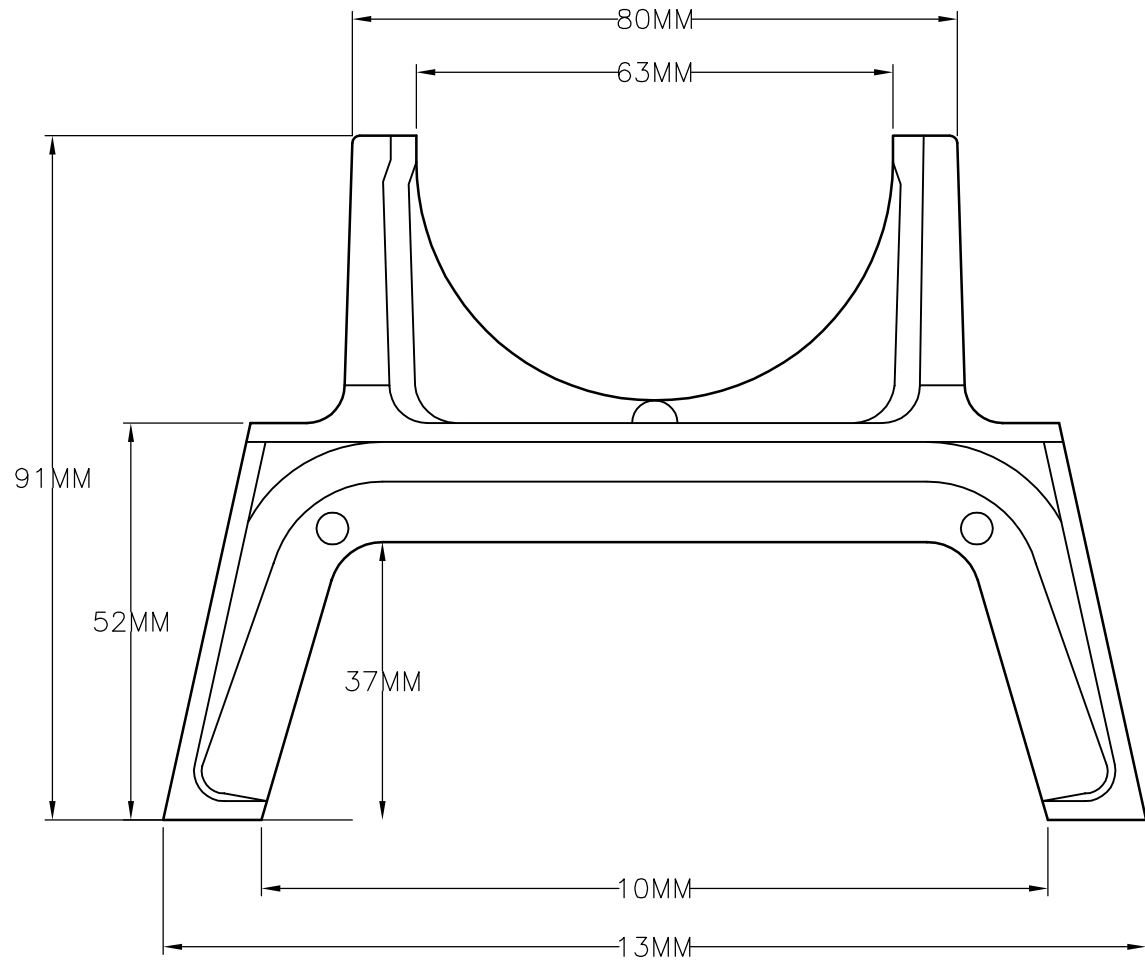

RADIATOR FOOT TYPE 1

SIDE VIEW

FRONT / BACK VIEW

RADIATOR FOOT TYPE 2

SIDE VIEW

FRONT / BACK VIEW

RADIATOR FOOT - UNIVERSAL

SIDE VIEW

FRONT / BACK VIEW